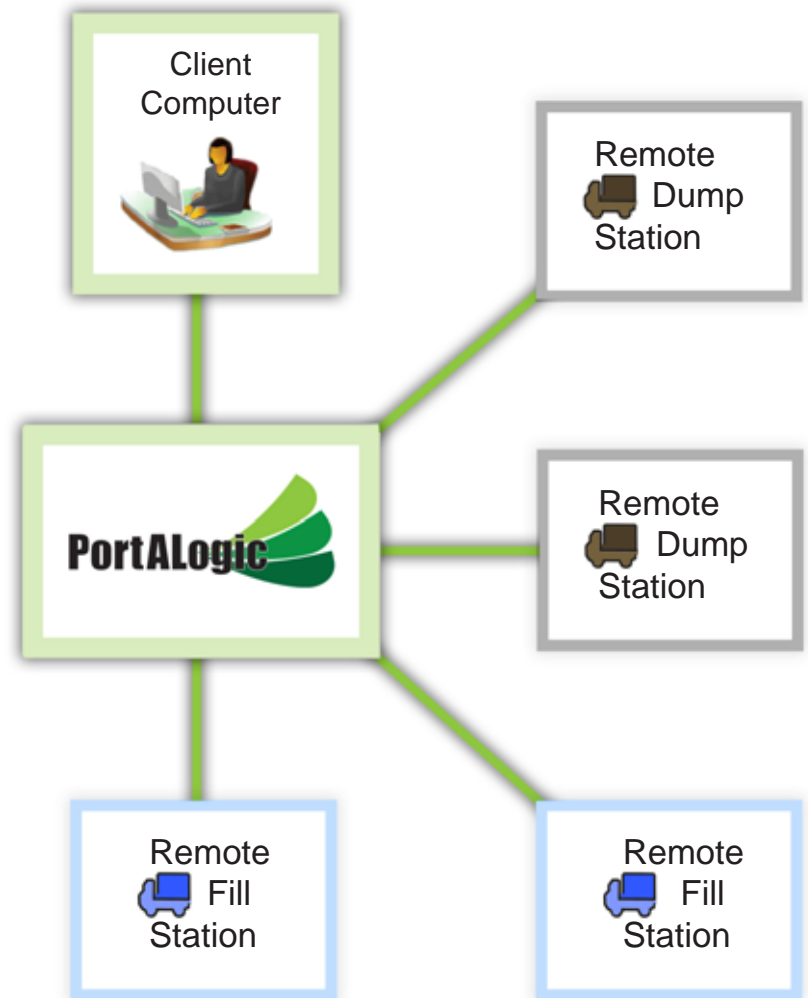

# Multiple Stations...One Solution

- **SIMPLE**
- **FLEXIBLE**
- **SCALABLE**

## Fill Stations

- Water

## Dump Stations

- Septage
- Grease
- RV

**EleMech Inc.**

U.S.A. Original Equipment Manufacturer

**For more information:**

call 630.499.7080 or visit [www.PortALogic.info](http://www.PortALogic.info)